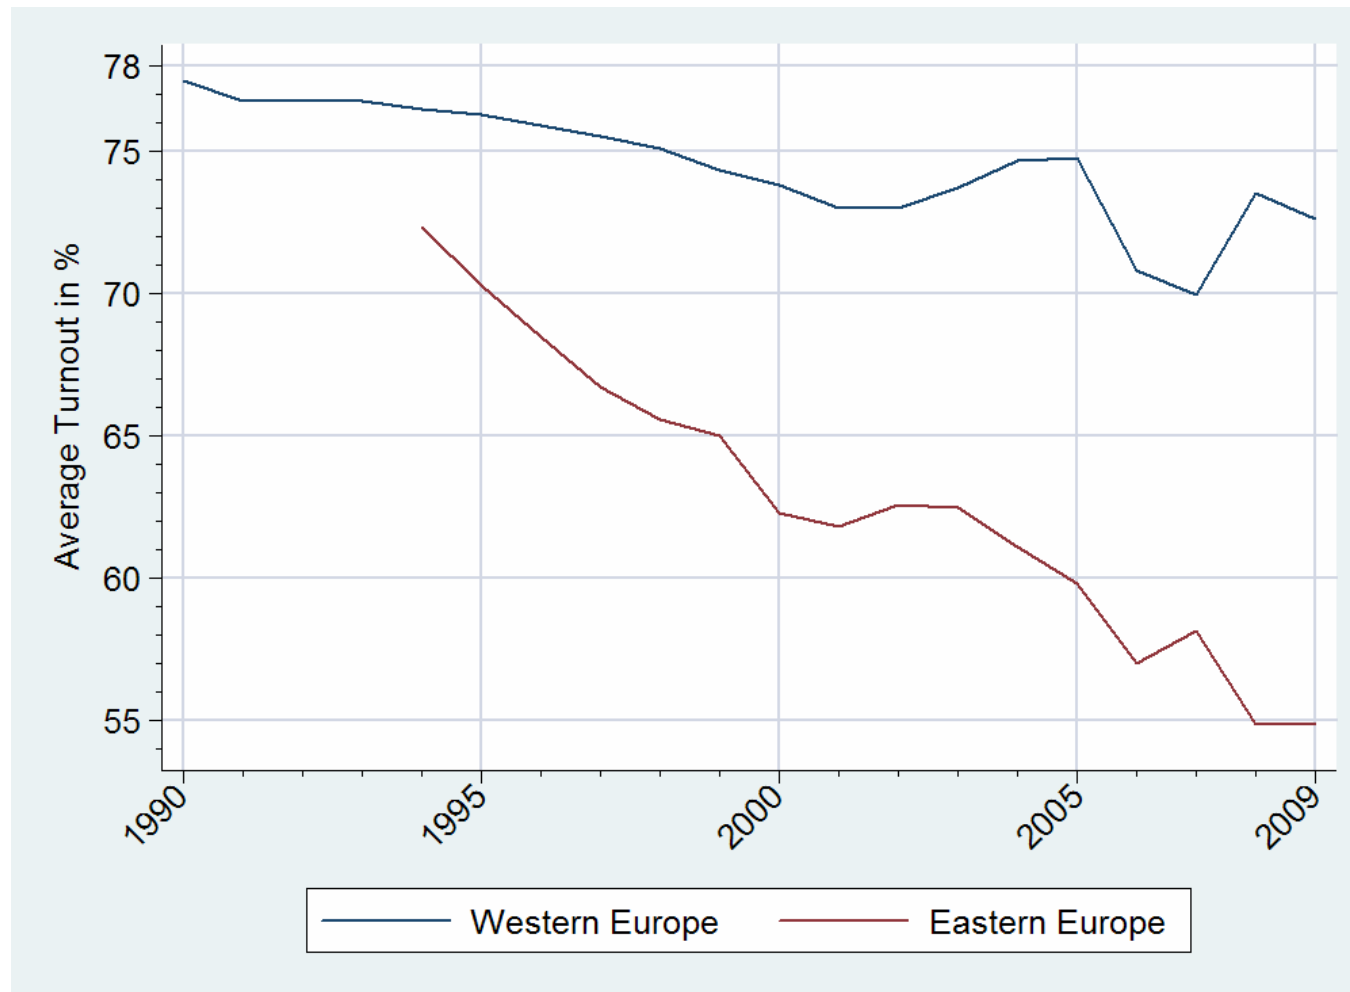

WZB

Wissenschaftszentrum Berlin
für Sozialforschung

Democracy in Decline?

Wolfgang Merkel

Challenging Democracy – Science and Public Trust, Academia
Engelberg: Dialogue on Science, Engelberg, 13-15 October 2010

Humboldt-Universität zu Berlin

Development of the Effective Electoral Turnout (1990-2009)

Note: Figures were calculated on the basis of valid votes.

Source: Database „Elections, Parties, Governments“ of the Research Unit „Democracy“ at the Social Science Research Center Berlin (WZB), last update: 05.02.2010.

Turnout over Time of European Catch-all Parties (1958-2009)

Note: The time series starting in 1958 does not include Spain, Portugal and Greece.

Source: Database „Elections, Parties, Governments“ of the Research Unit „Democracy“ at the Social Science Research Center Berlin (WZB), last update: 05.02.2010.