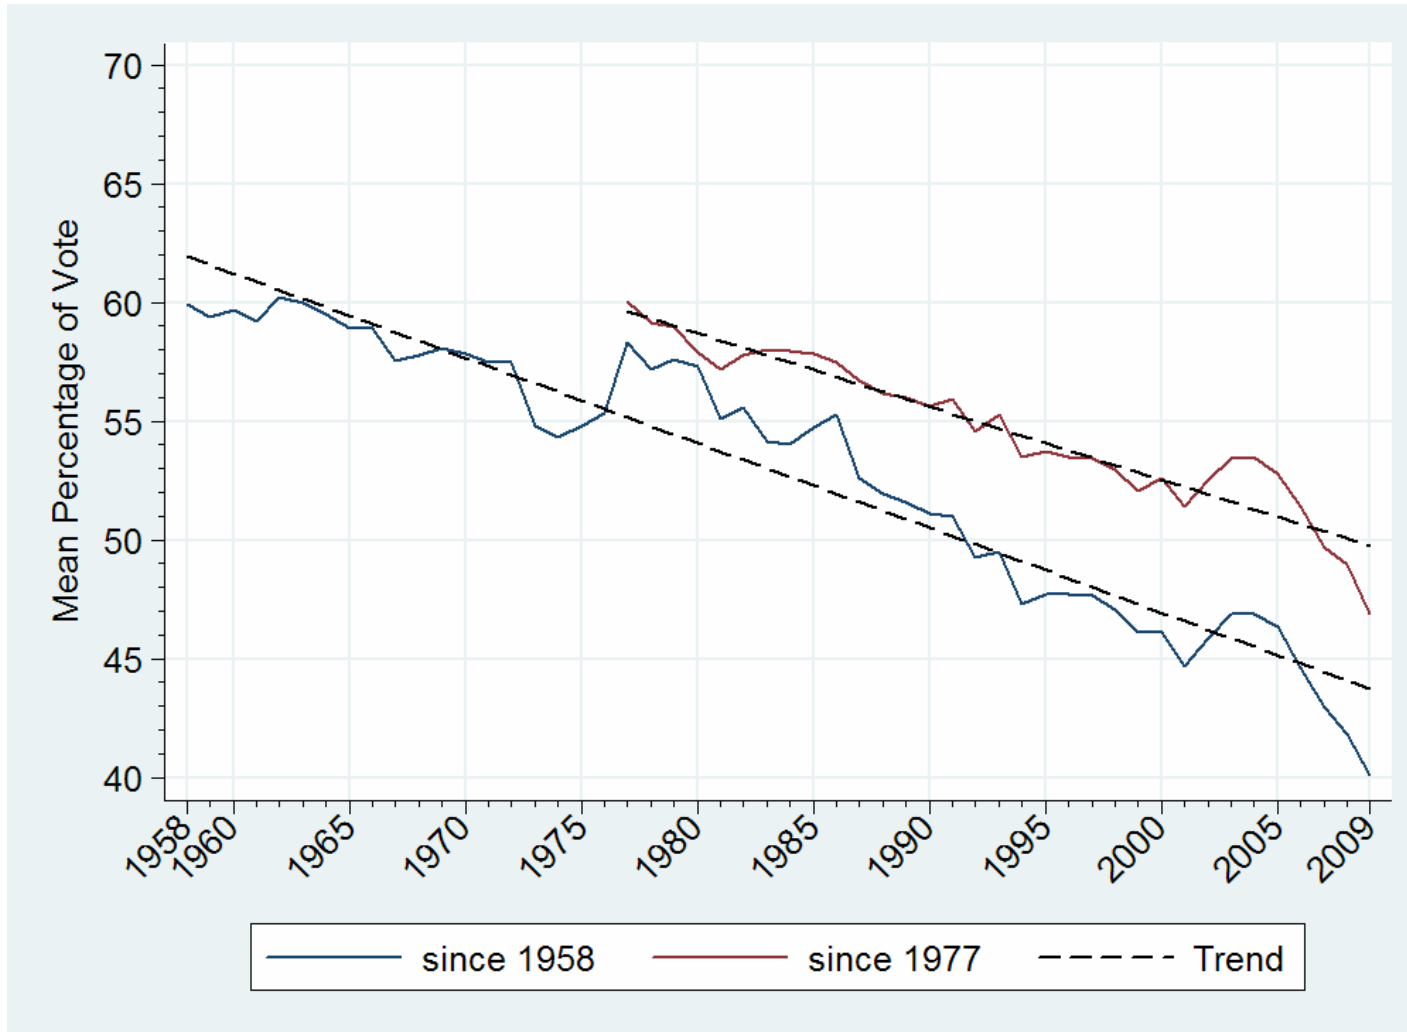

Humboldt-Universität zu Berlin

Development of the Effective Electoral Turnout (1990-2009)

Note: Figures were calculated on the basis of valid votes.

Source: Database „Elections, Parties, Governments“ of the Research Unit „Democracy“ at the Social Science Research Center Berlin (WZB), last update: 05.02.2010.

Turnout over Time of European Catch-all Parties (1958-2009)

Note: The time series starting in 1958 does not include Spain, Portugal and Greece.

Source: Database „Elections, Parties, Governments“ of the Research Unit „Democracy“ at the Social Science Research Center Berlin (WZB), last update: 05.02.2010.